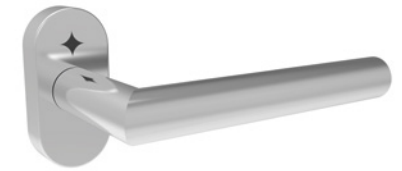

Casement Window Handle

Manufactured from 316 marine grade stainless steel, this sleek contemporary lockable handle is ideal for even the harshest environments.

- Left and right-handed options available
- 9mm spindle
- 14mm diameter bar

- Supplied in a satin stainless steel finish
- 290mm long

Tilt and Turn Handle – Non lockable

The stylish Quantum Tilt and Turn handle features a four-stage click action, to provide great functionality and precise, reliable operation.

Dual Sprung Lever Door Handle

This stunning stainless steel handle will make sure your door stands out from the crowd. Featuring a dual sprung action, this high-quality handle always returns to 90°.

- 92mm lock centre

Lever on Oval – Rose

Available as a dual sprung option, the elegant handle is suitable for internal and external doors, even those that are exposed to extreme weather.

- 19mm diameter

Offset Round 'T' Bar Pull Handle