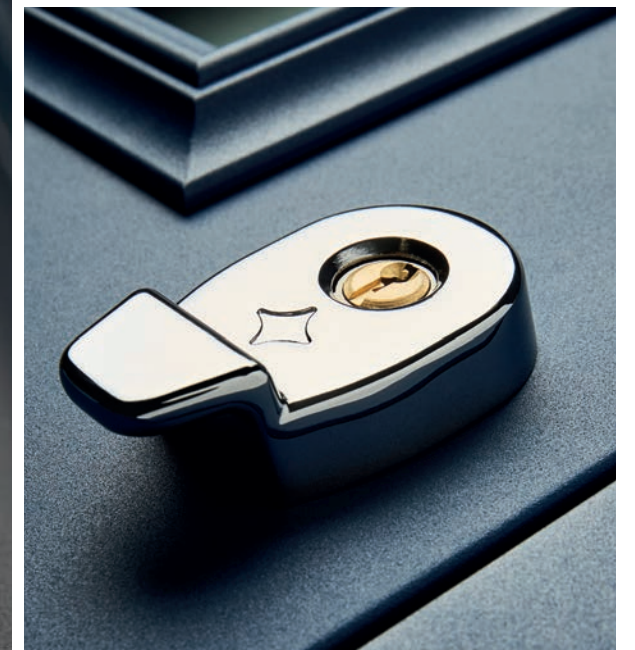

YOUR SECURITY IS OUR PRIORITY

Safety and security were central to each design decision in the development of the new Designer Door range, with each door meeting the requirements of PAS24, a British Standards test used to assess the security performance of windows and doors.

The doors' block construction features a hidden fixing system to ensure maximum protection and every door comes with the choice of two high-security locking mechanisms. You can choose between a multi-point slam lock, which means that the door locks automatically each time you close it, and is opened by a key, or a 10-point lock, where the door can only be locked and unlocked with the key. Both locks offer the same high level of security, so the choice really comes down to which one best suits your lifestyle.

Completing the range of security features, all our doors also have adjustable hinges and locks, fully integrated glazing panels (eliminating the need for glazing beads), tamper protection and drill-proof cylinders. Every door also features a completely hidden sash and fixing system which protects the lock body.

PAS 24:2016
ACCREDITED