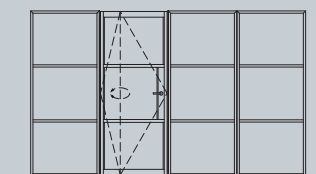

## Smart AluSpace Interior Screen DESIGN SOLUTIONS

FIXED SCREEN

SINGLE DOOR

DOUBLE DOOR

PIVOT DOOR

SLIDING DOOR

SLIDING DOUBLE DOOR

OFFSET SINGLE SLIDING DOOR

## Pivot Screen

Our pivot screen options provides the flexibility to instantly change the way the internal space is configured. Available up to 2 metres wide and with standard or soft close options.

### DOOR SASH SPECIFICATIONS

Maximum Width	2000mm
Minimum Width	400mm
Maximum Height	2500mm
Maximum Weight	100kg
Door	Single or double
Glazing	6mm, 8mm, 4-10-4mm or 18mm
Colour	Various powder coating colours available with a 25 year guarantee