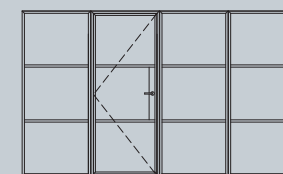

SINGLE DOOR