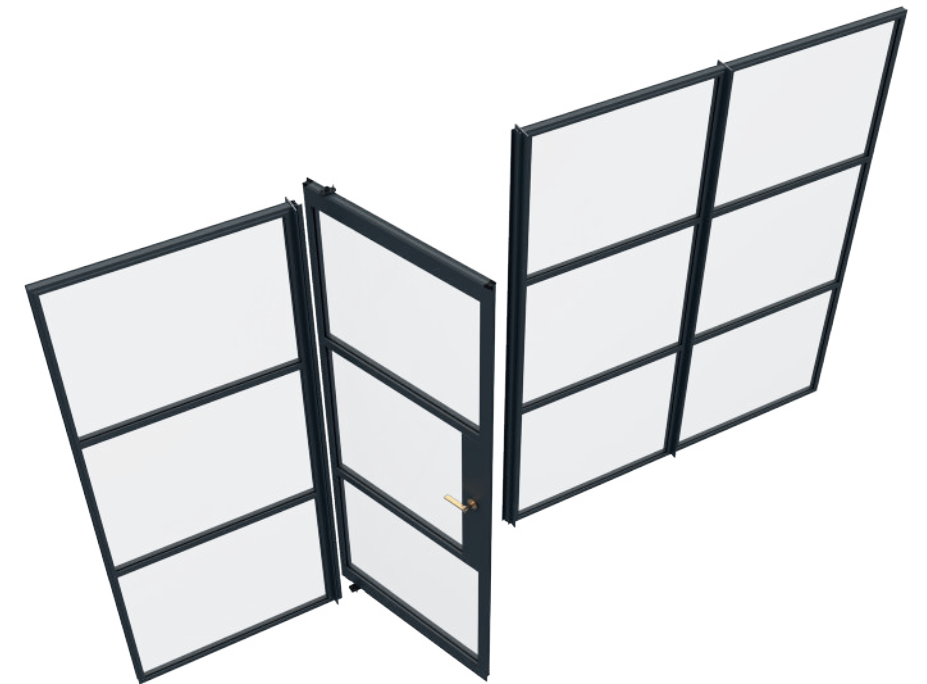

DOOR SASH SPECIFICATIONS

Maximum Width	2000mm
Minimum Width	400mm
Maximum Height	2500mm
Maximum Weight	100kg
Door	Single or double
Glazing	6mm, 8mm, 4-10-4mm or 18mm
Colour	Various powder coating colours available with a 25 year guarantee